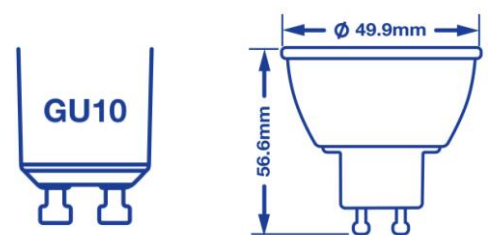

- Replacement for 60W PAR16 halogen lamp
- Up to 87% energy saving
- Lifetime of 35,000 hrs
- Suitable replacement for halogen or incandescent spots. Perfectly highlights the corridors, stairwells, bathroom etc at home and in hospitality areas.

| | |
|--------------------------------|---------|
| Order Code | 52234 |
| General Data | |
| Lamp Socket | GU10 |
| Design | Lens |
| Geometric Data | |
| Length (mm) | 56.6 |
| Diameter (mm) | 49.9 |
| Weight (g) | 65 |
| Electric Data | |
| Wattage (W) | 7.3 |
| Wattage Equivalent (W) | 60 |
| Voltage (V) | 220-240 |
| Power Factor | >0.40 |
| Operating Frequency (Hz) | 50-60 |
| Photometric Data | |
| Luminous Flux (lm) | 420 |
| Luminous Flux 90° (lm) | 390 |
| CRI | ≥ 80 |
| CCT (K) | 2700 |
| Luminous Intensity (cd) | 720 |
| Beam Angle (°) | 36 |
| Lifespan | |
| Lifetime (hrs) | 35,000 |
| Switching Cycle | 60,000 |
| Dimmability | Yes |
| Energy Efficiency Class | A |

Order Code

52234

Product Description

LED PAR16 GU10 7.3W 2700K WW 390LM 36DEG DIM
Diamond

Technical Packaging Details

| | |
|----------------------------|---------------------------------|
| Barcode | 023942522348 |
| EAN 128 | (02)00023942522348(37)10(91)162 |
| EAN 14 | 50023942522343 |
| Pack Dimensions (HxWxL) | 62 mm x 50 mm x 50 mm |
| Pack Weight | 81 |
| Carton Qty (Shipping Unit) | 10 |
| Carton Dimensions (HxWxL) | 58 mm x 135 mm x 287 mm |
| Cartons/Pallet | 256 |
| Layers/Pallet | 16 |
| Units/Pallet | 2560 |